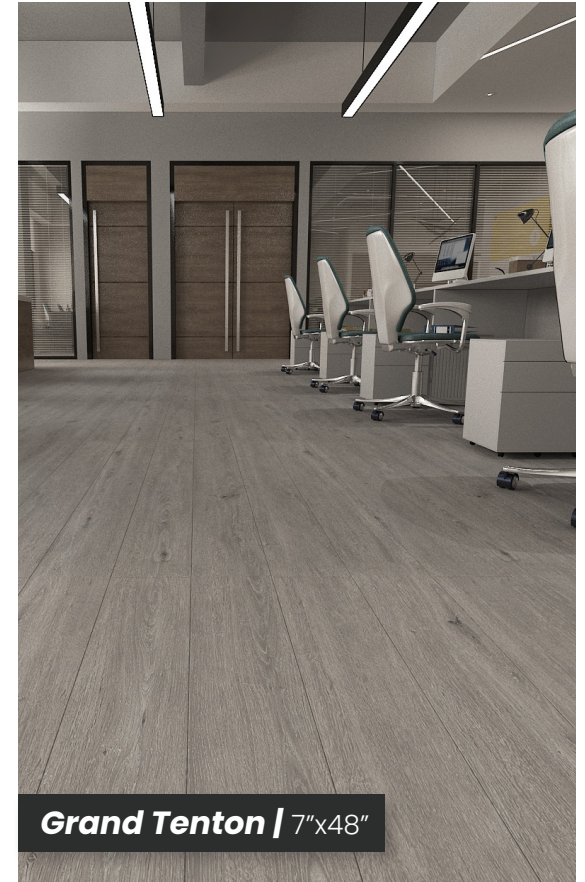

COMFORT LVP

Sequoia | 7"x48"

Grand Tenton | 7"x48"

Tile
of
Vietnam

MALINE TILE
ELEVATE YOUR SHOWROOM

malinatile.com

COMFORT

LUXURY VINYL PLANKING

Technical Data

Thickness	5.5 MM
Wear Layer	20 Mil
SPC Core	4 MM
EVA Pad	1.5MM
Finish	Matte
Slip Resistant	R10
Water Proof	Yes
Drop' n' Click	Yes

Lead Time

In Stock/Quick Ship

Size

7"x48"

Colors

Crater Lake